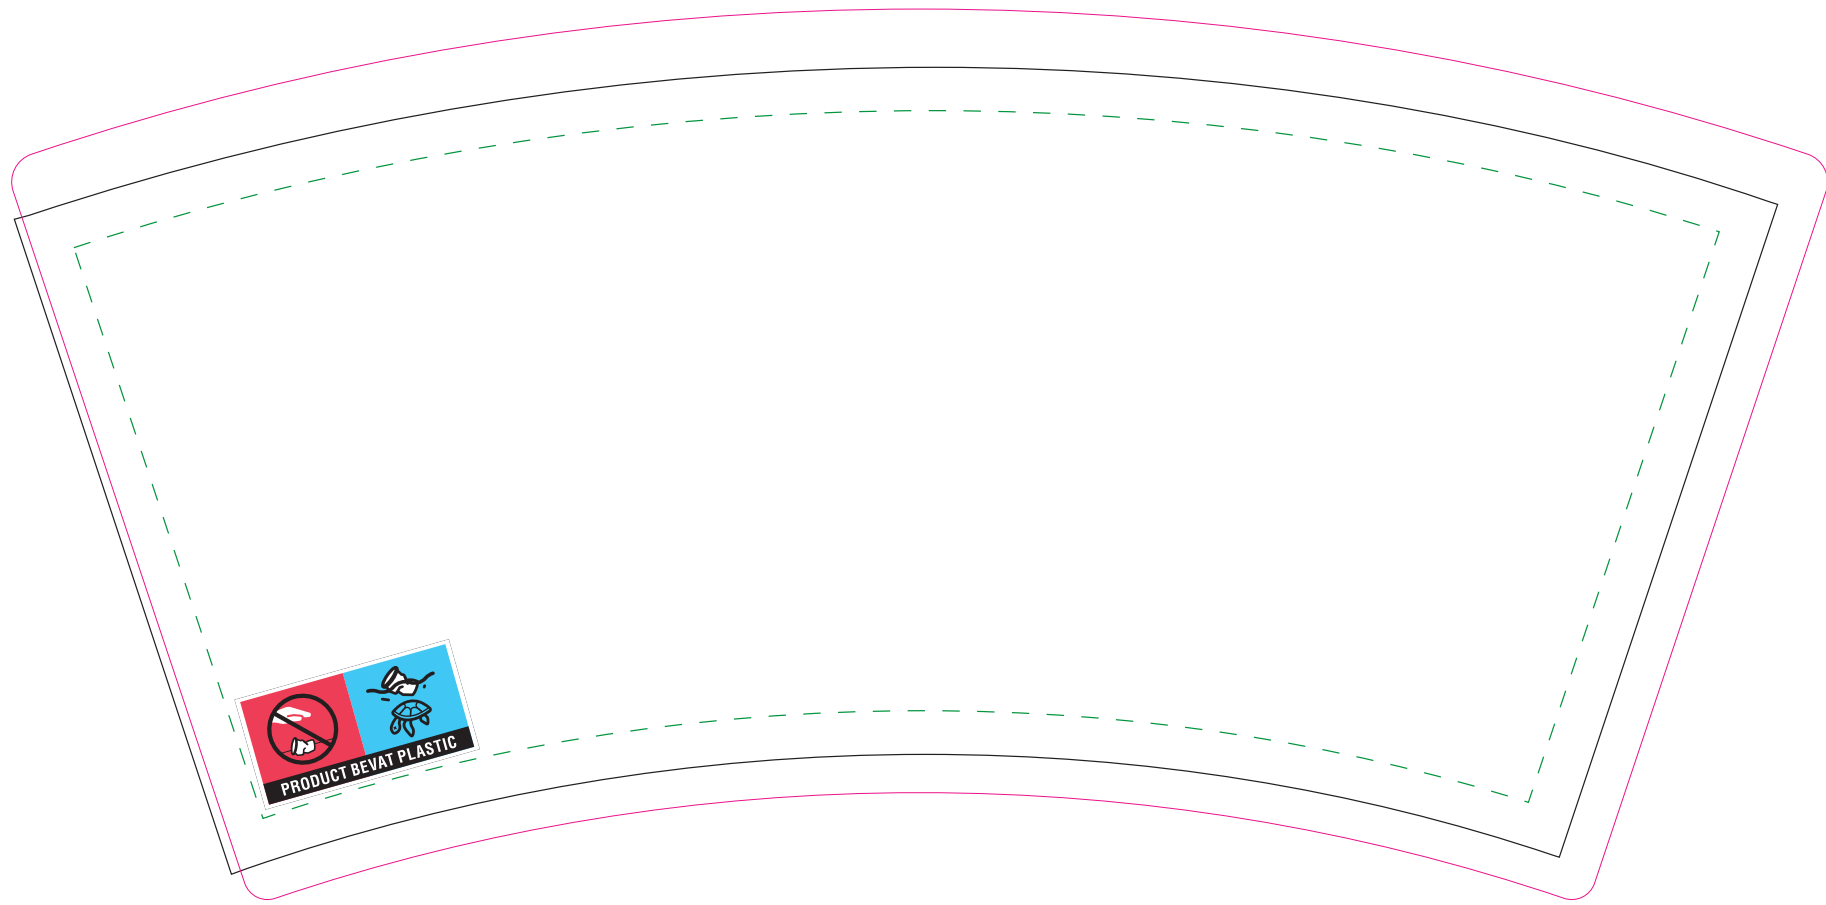

200ml

--- safety area  
— graphics area

cut line

safety area

graphics area